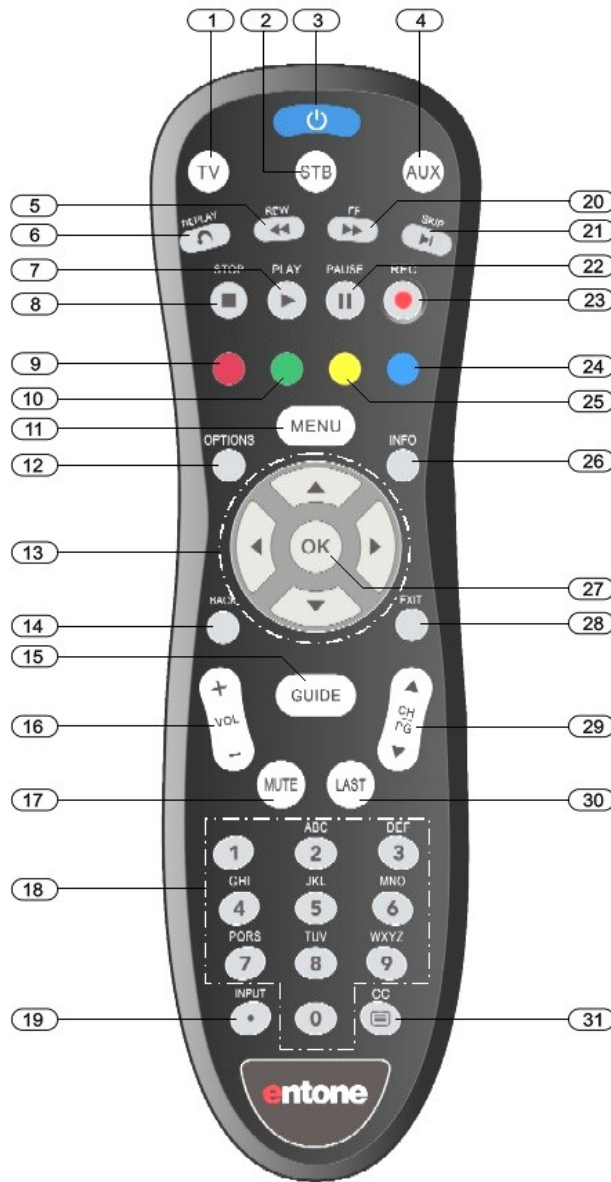

## 2. Before You Begin

Check that the video output connector of the Kamai is properly connected to the input connector of the TV(s).

In your TV, select the input source that the Kamai is used.

"TV OUT" output by default uses RF TV channel 3.

## 3. Install Remote Control Batteries

Install the two AA batteries (provided) into the remote control.

**Important!!** Use only new AA Alkaline batteries to insure consistent operation.

## 5. Using the Remote Control

The diagram and list provide a brief description of your remote control features. Entone provides this as a general guide to remote control usage. Functions may vary between different service providers.

## 6. Manually Program Additional Devices

Perform the following steps to program the TV and AUX device:

1. Locate the device code for your desired device in the device code table provided in the Appendix. If you could not find the device code for your device or it does not work after trying the listed device codes for your device brand, then you can go to the next section to try the auto-search procedures.
2. Turn on your device and with media inserted (if applicable).
3. On the remote control, press a device mode key for 5 seconds (i.e., "TV" or "AUX"). The device mode key will light up.  
**NOTE:** Use the "AUX" mode key to program control of VCR, DVD player, cable box, satellite set-top-box and audio device.
4. Enter the four-digit device code for you device. If you perform this procedure correctly, the selected device mode key backlight will blink twice. **NOTE:** If you enter an invalid device code, the selected device mode key will fast blink 7 times. Device program mode will be terminated.
5. Aim the remote control at your device and press the "POWER" once. The device should be turned off. If it does not respond, repeat the above steps.