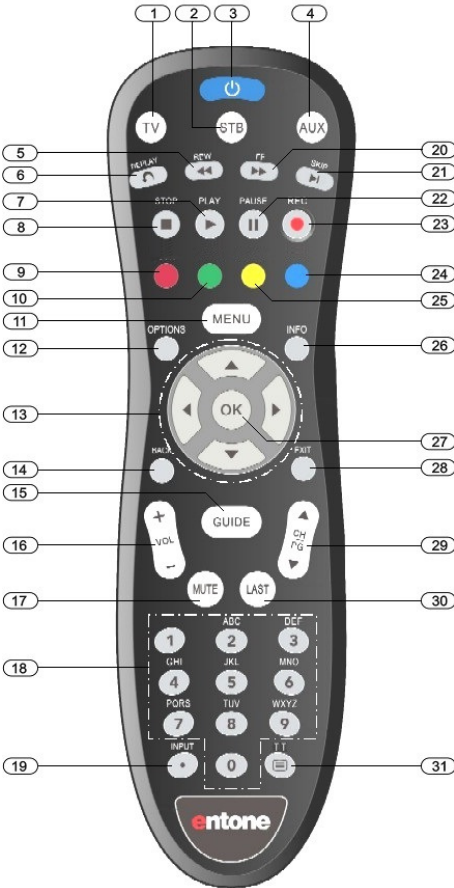

2. Before You Begin

Check that the video output connector of the Kamai is properly connected to the input connector of the TV(s).

In your TV, select the input source that the Kamai is used.

"TV OUT" output by default uses RF TV channel 3.

3. Install Remote Control Batteries

Install the two AA batteries (provided) into the remote control.

Important!! Use only new AA Alkaline batteries to insure consistent operation.

4. Understanding the Remote Control

5. Using the Remote Control

The diagram and list provide a brief description of your remote control features. Entone provides this as a general guide to remote control usage. Functions may vary between different service providers.

6. Manually Program Additional Devices

Perform the following steps to program the TV and AUX device:

1. Locate the device code for your desired device in the device code table provided in the Appendix. If you could not find the device code for your device or it does not work after trying the listed device codes for your device brand, then you can go to the next section to try the auto-search procedures.
2. Turn on your device and with media inserted (if applicable).
3. On the remote control, press a device mode key for 5 seconds (i.e., "TV" or "AUX"). The device mode key will light up.
NOTE: Use the "AUX" mode key to program control of VCR, DVD player, cable box, satellite set-top-box and audio device.
4. Enter the four-digit device code for you device. If you perform this procedure correctly, the selected device mode key backlight will blink twice. **NOTE:** If you enter an invalid device code, the selected device mode key will fast blink 7 times. Device program mode will be terminated.
5. Aim the remote control at your device and press the "POWER" once. The device should be turned off. If it does not respond, repeat the above steps.